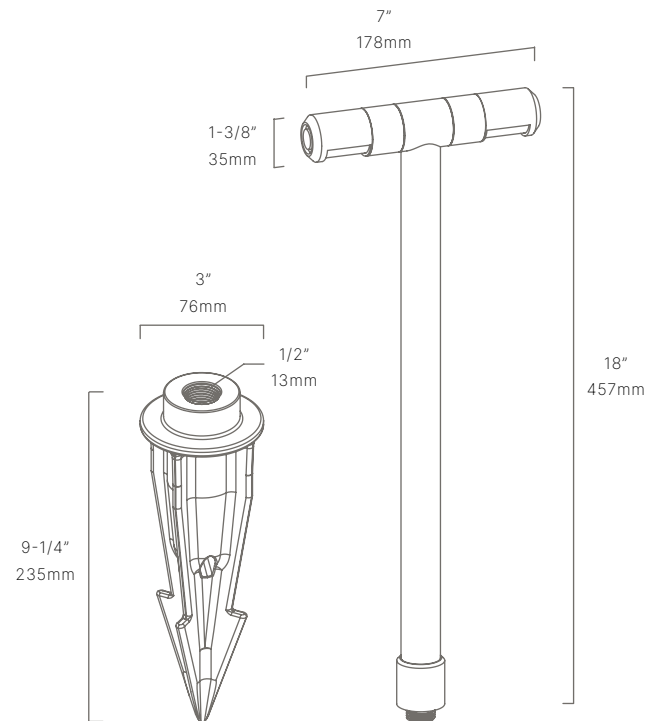

P. 760.931.2910

O. 2742 Loker Ave. W Carlsbad CA 92010

W. www.auroralight.com

MADE IN USA
WITH DOMESTIC & IMPORTED MATERIALS